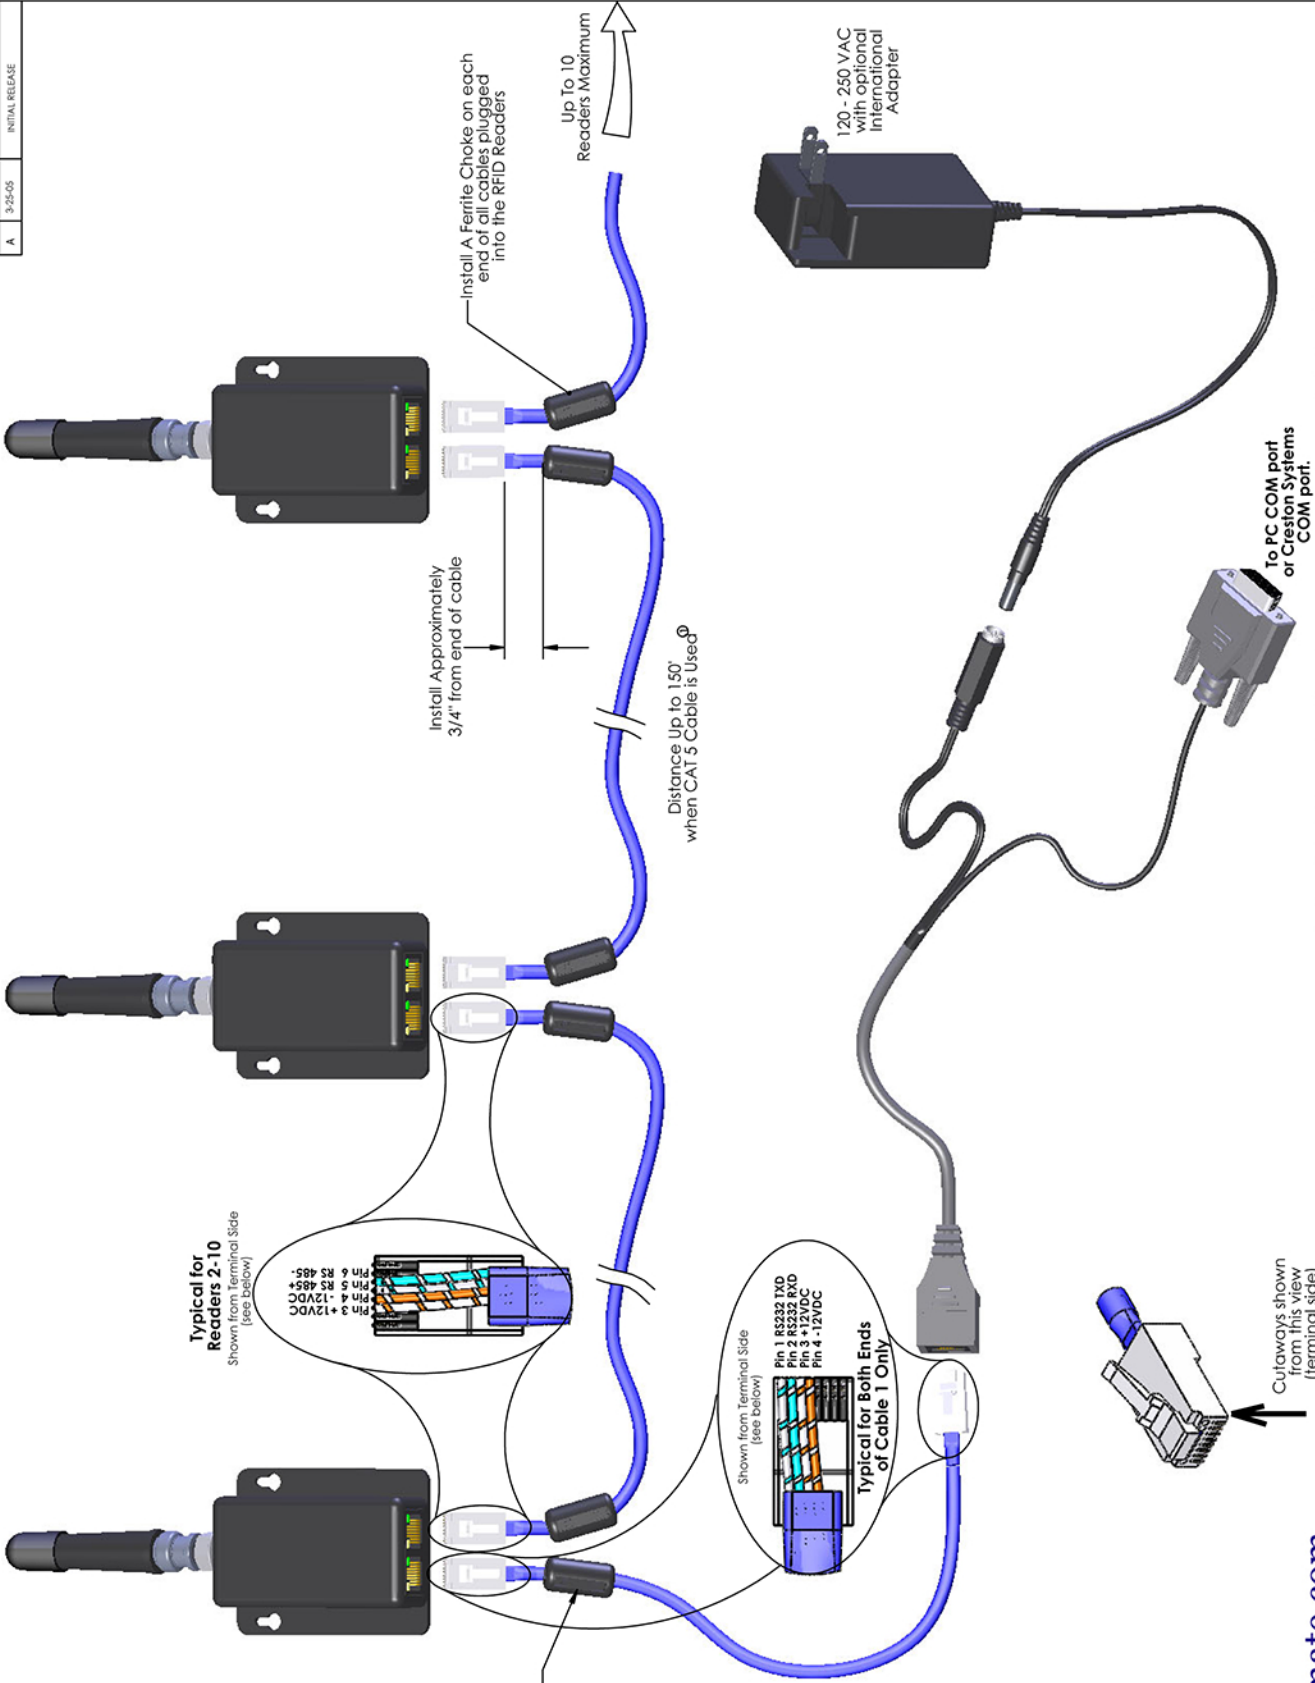

1 C	05 - 0033	REV	A
REV	DATE	ALTERATION	
A	3-25-05	INITIAL RELEASE	

Reader #3

Reader #2

Reader #1

Typical for Readers 2-10
Shown from Terminal Side
(see below)

Shown from Terminal Side
(see below)

Typical for Both Ends
of Cable 1 Only